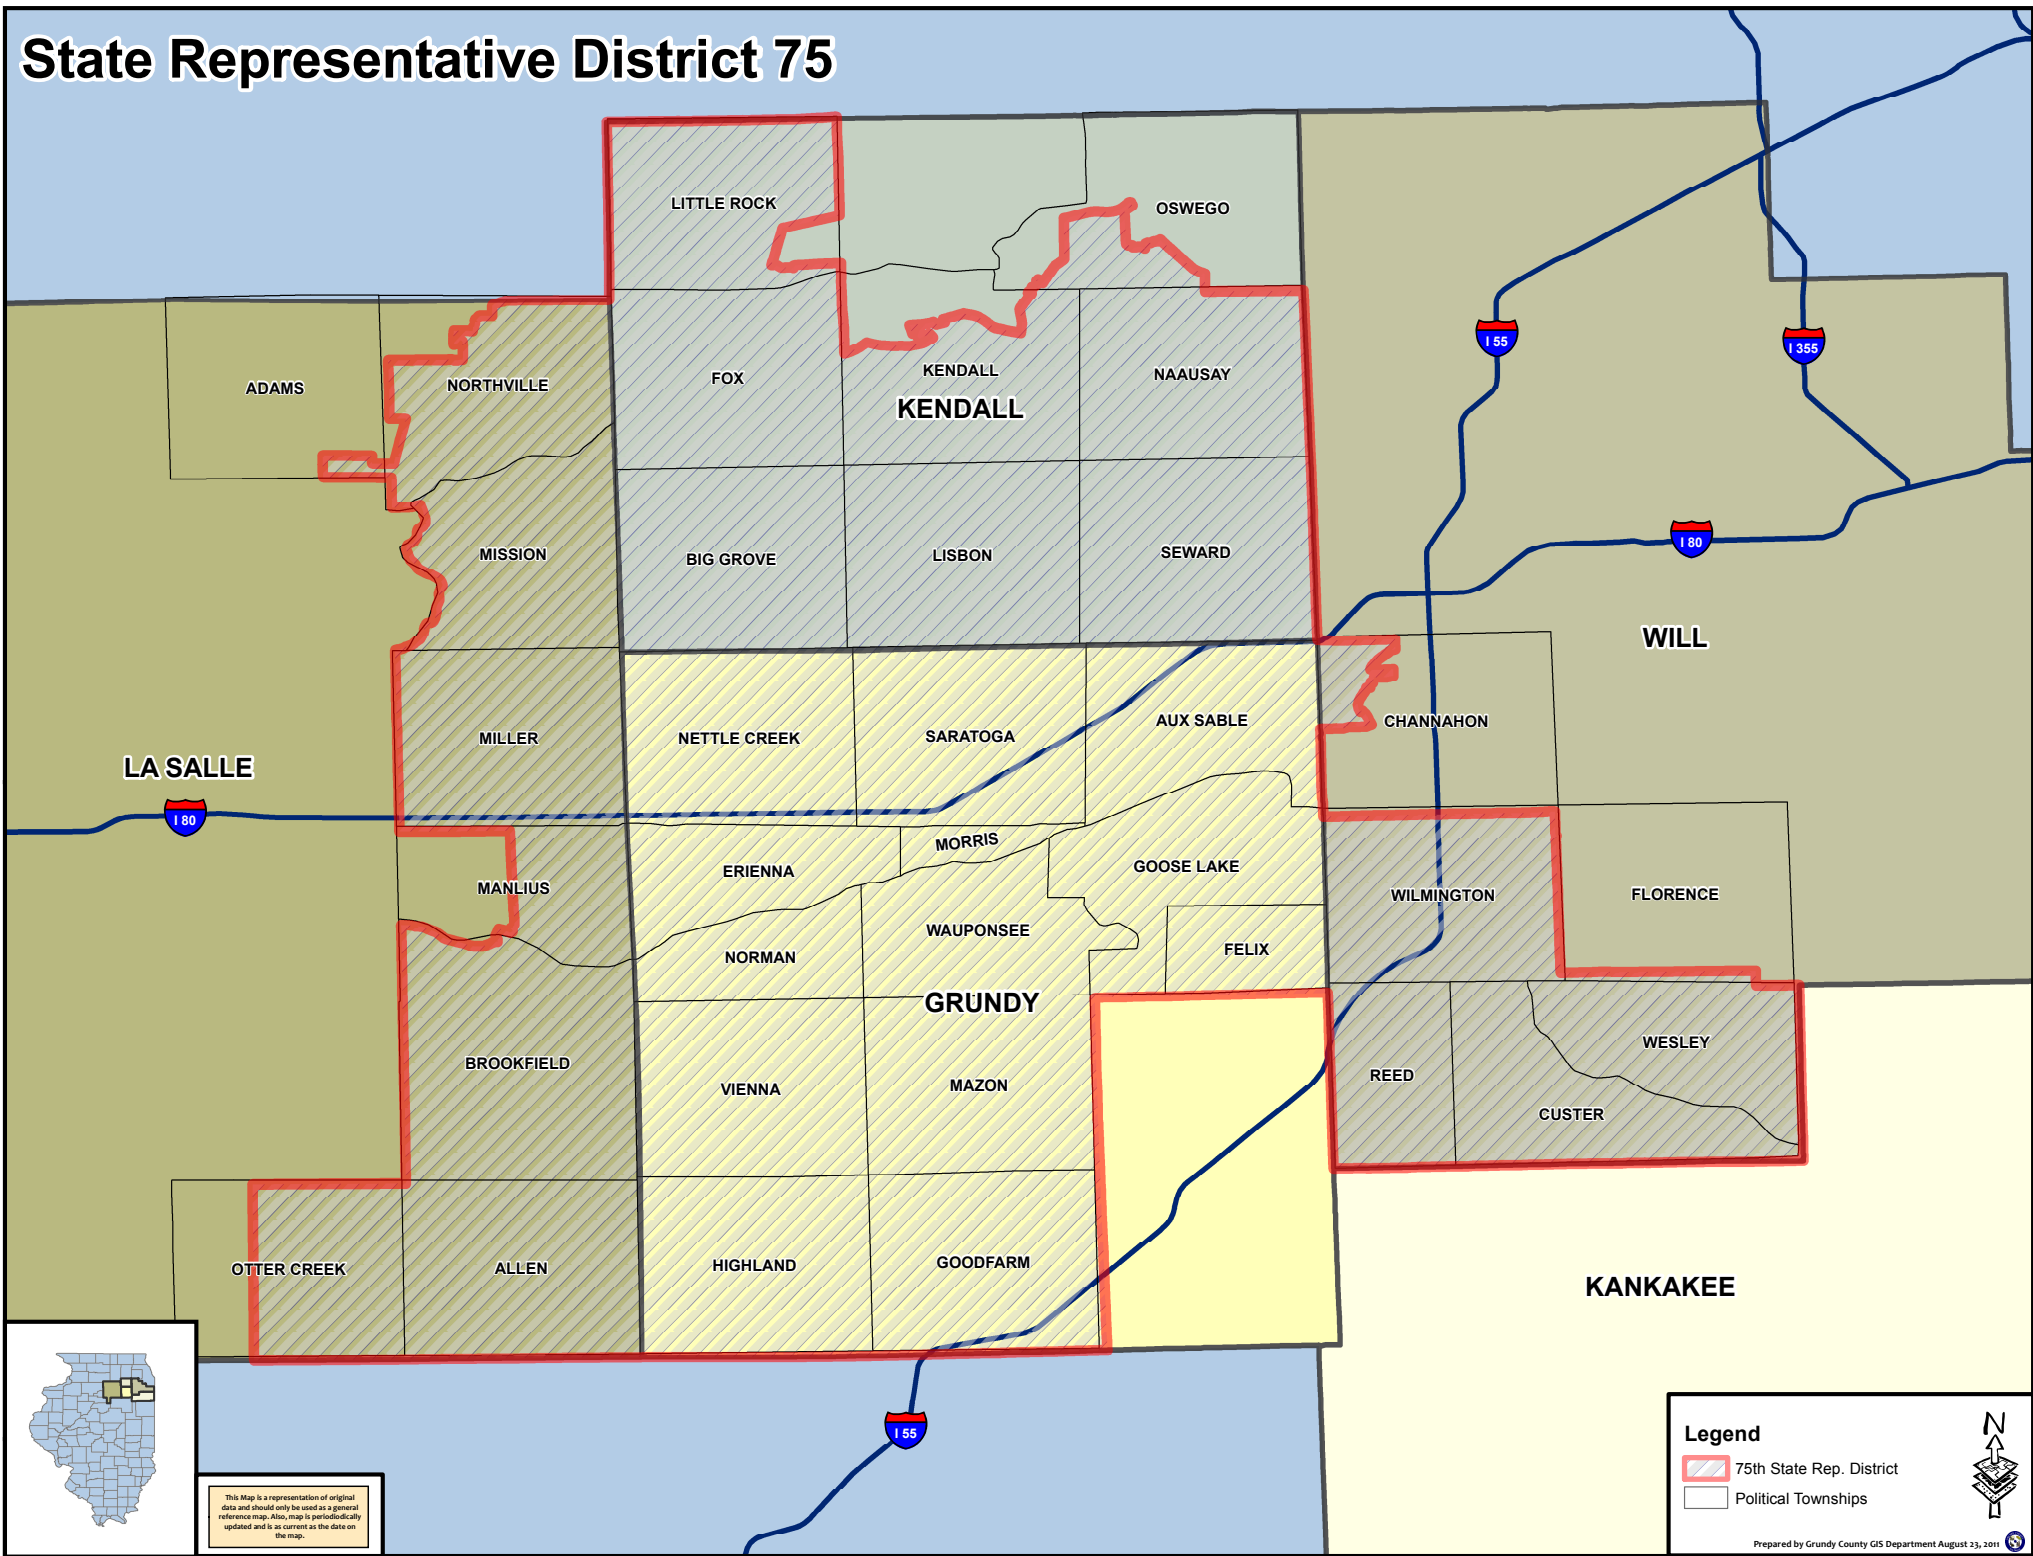

State Representative District 75

Legend

- 75th State Rep. District
- Political Townships

Prepared by Grundy County GIS Department August 23, 2011