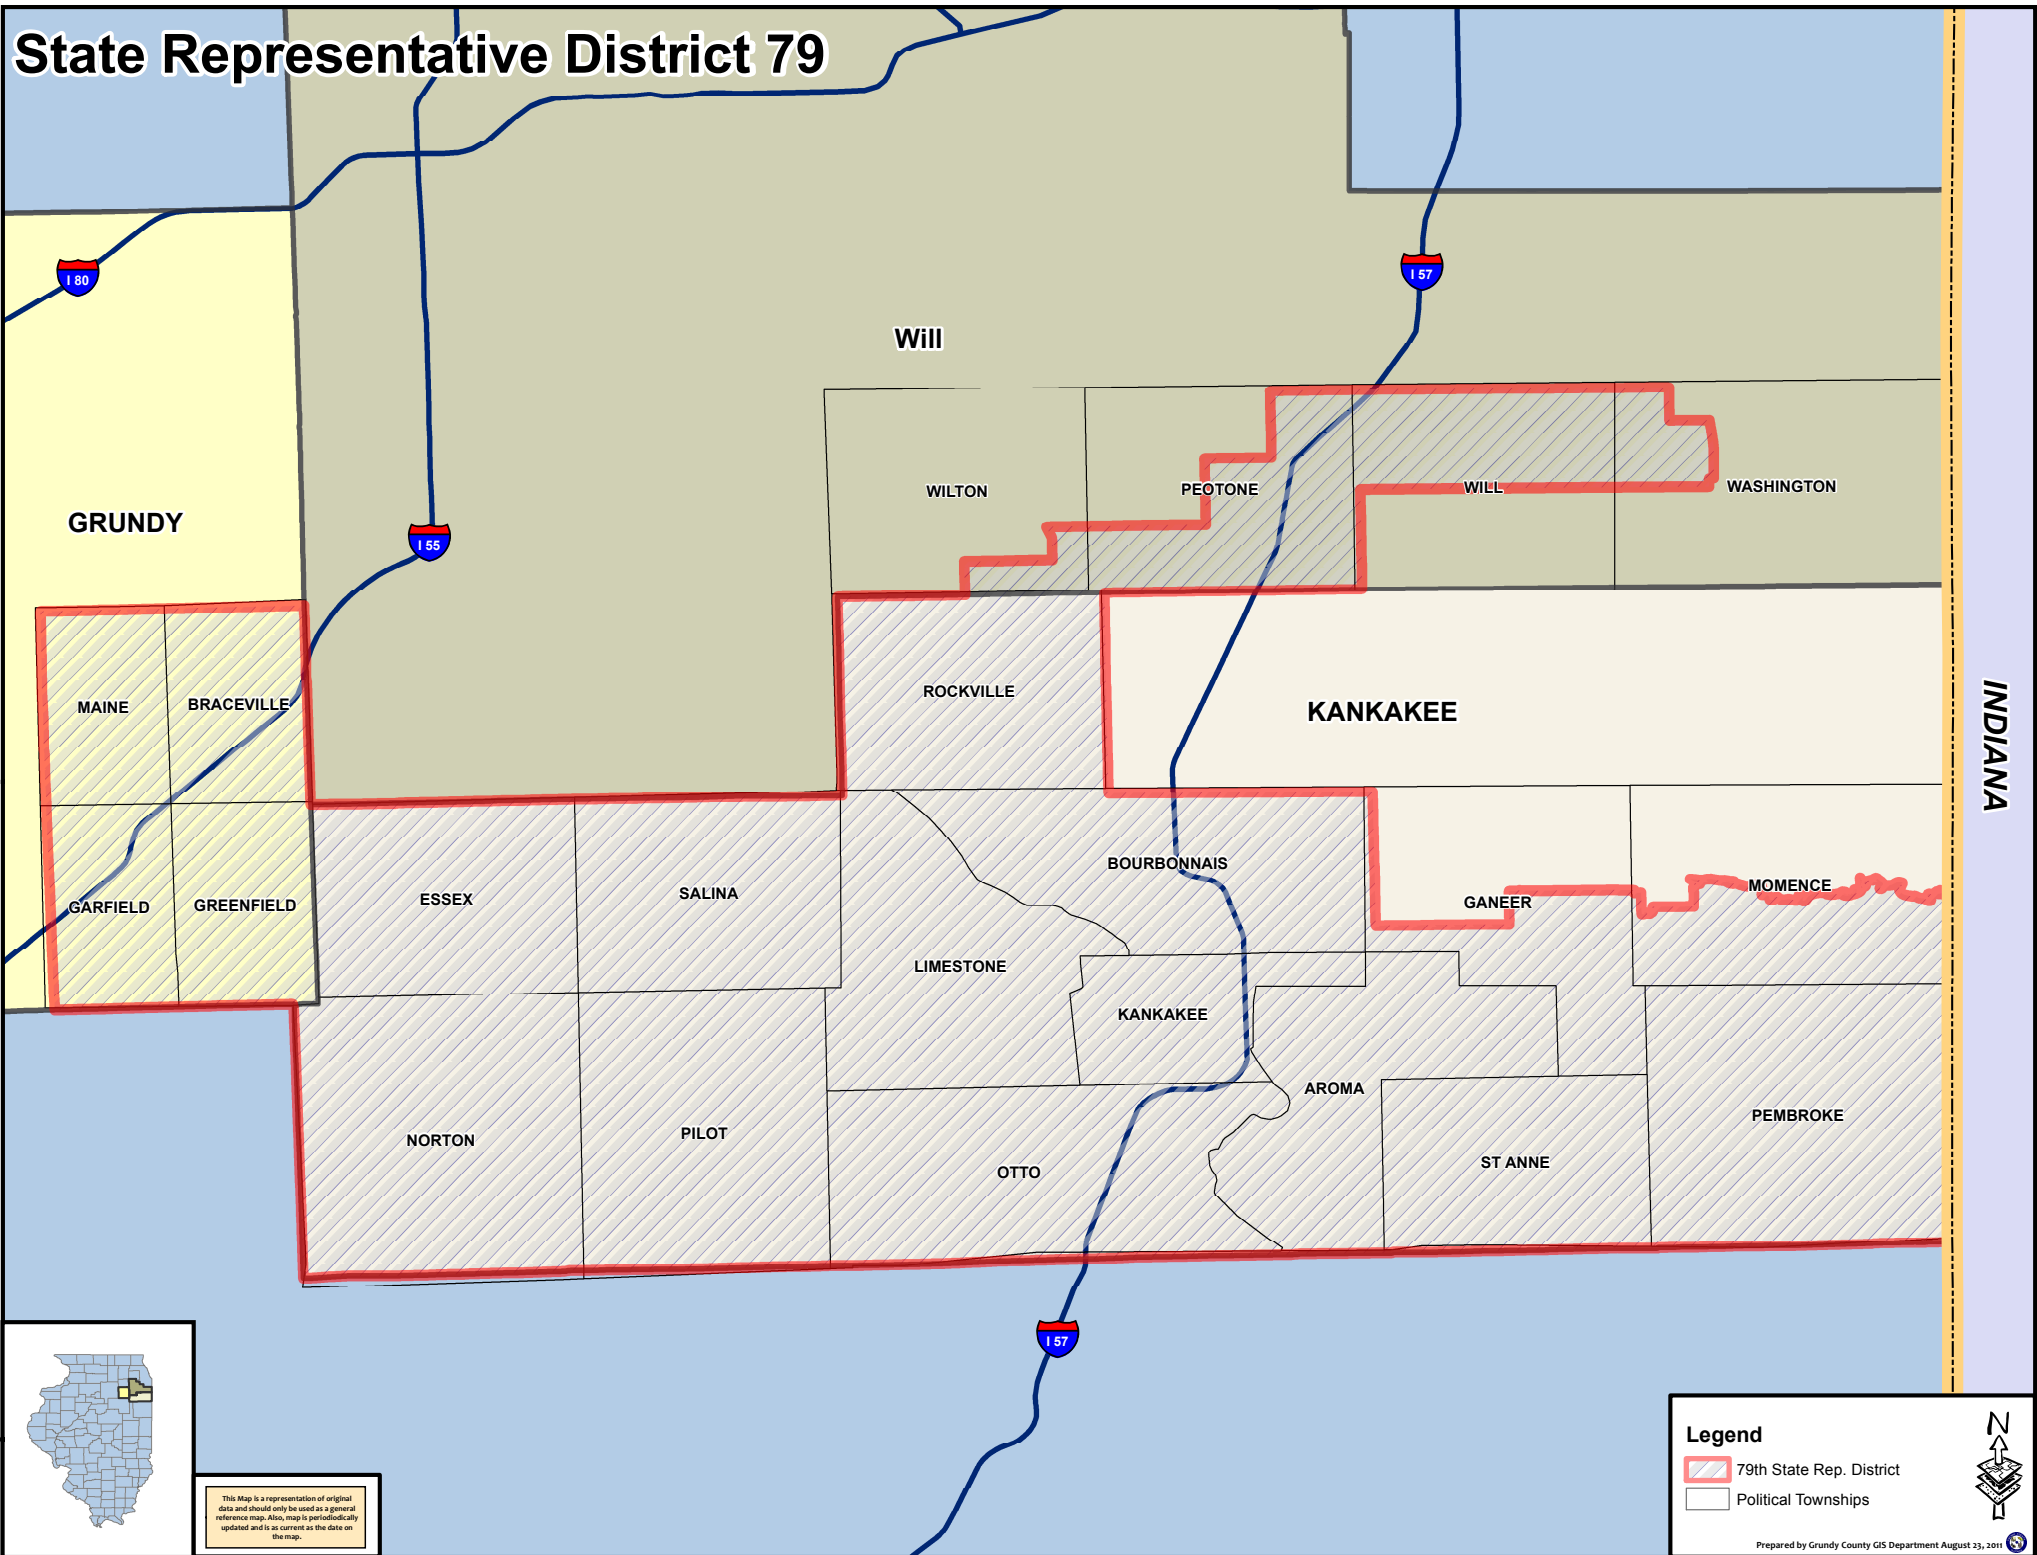

State Representative District 79

INDIANA

Legend

- 79th State Rep. District
- Political Townships

Prepared by Grundy County GIS Department August 23, 2011