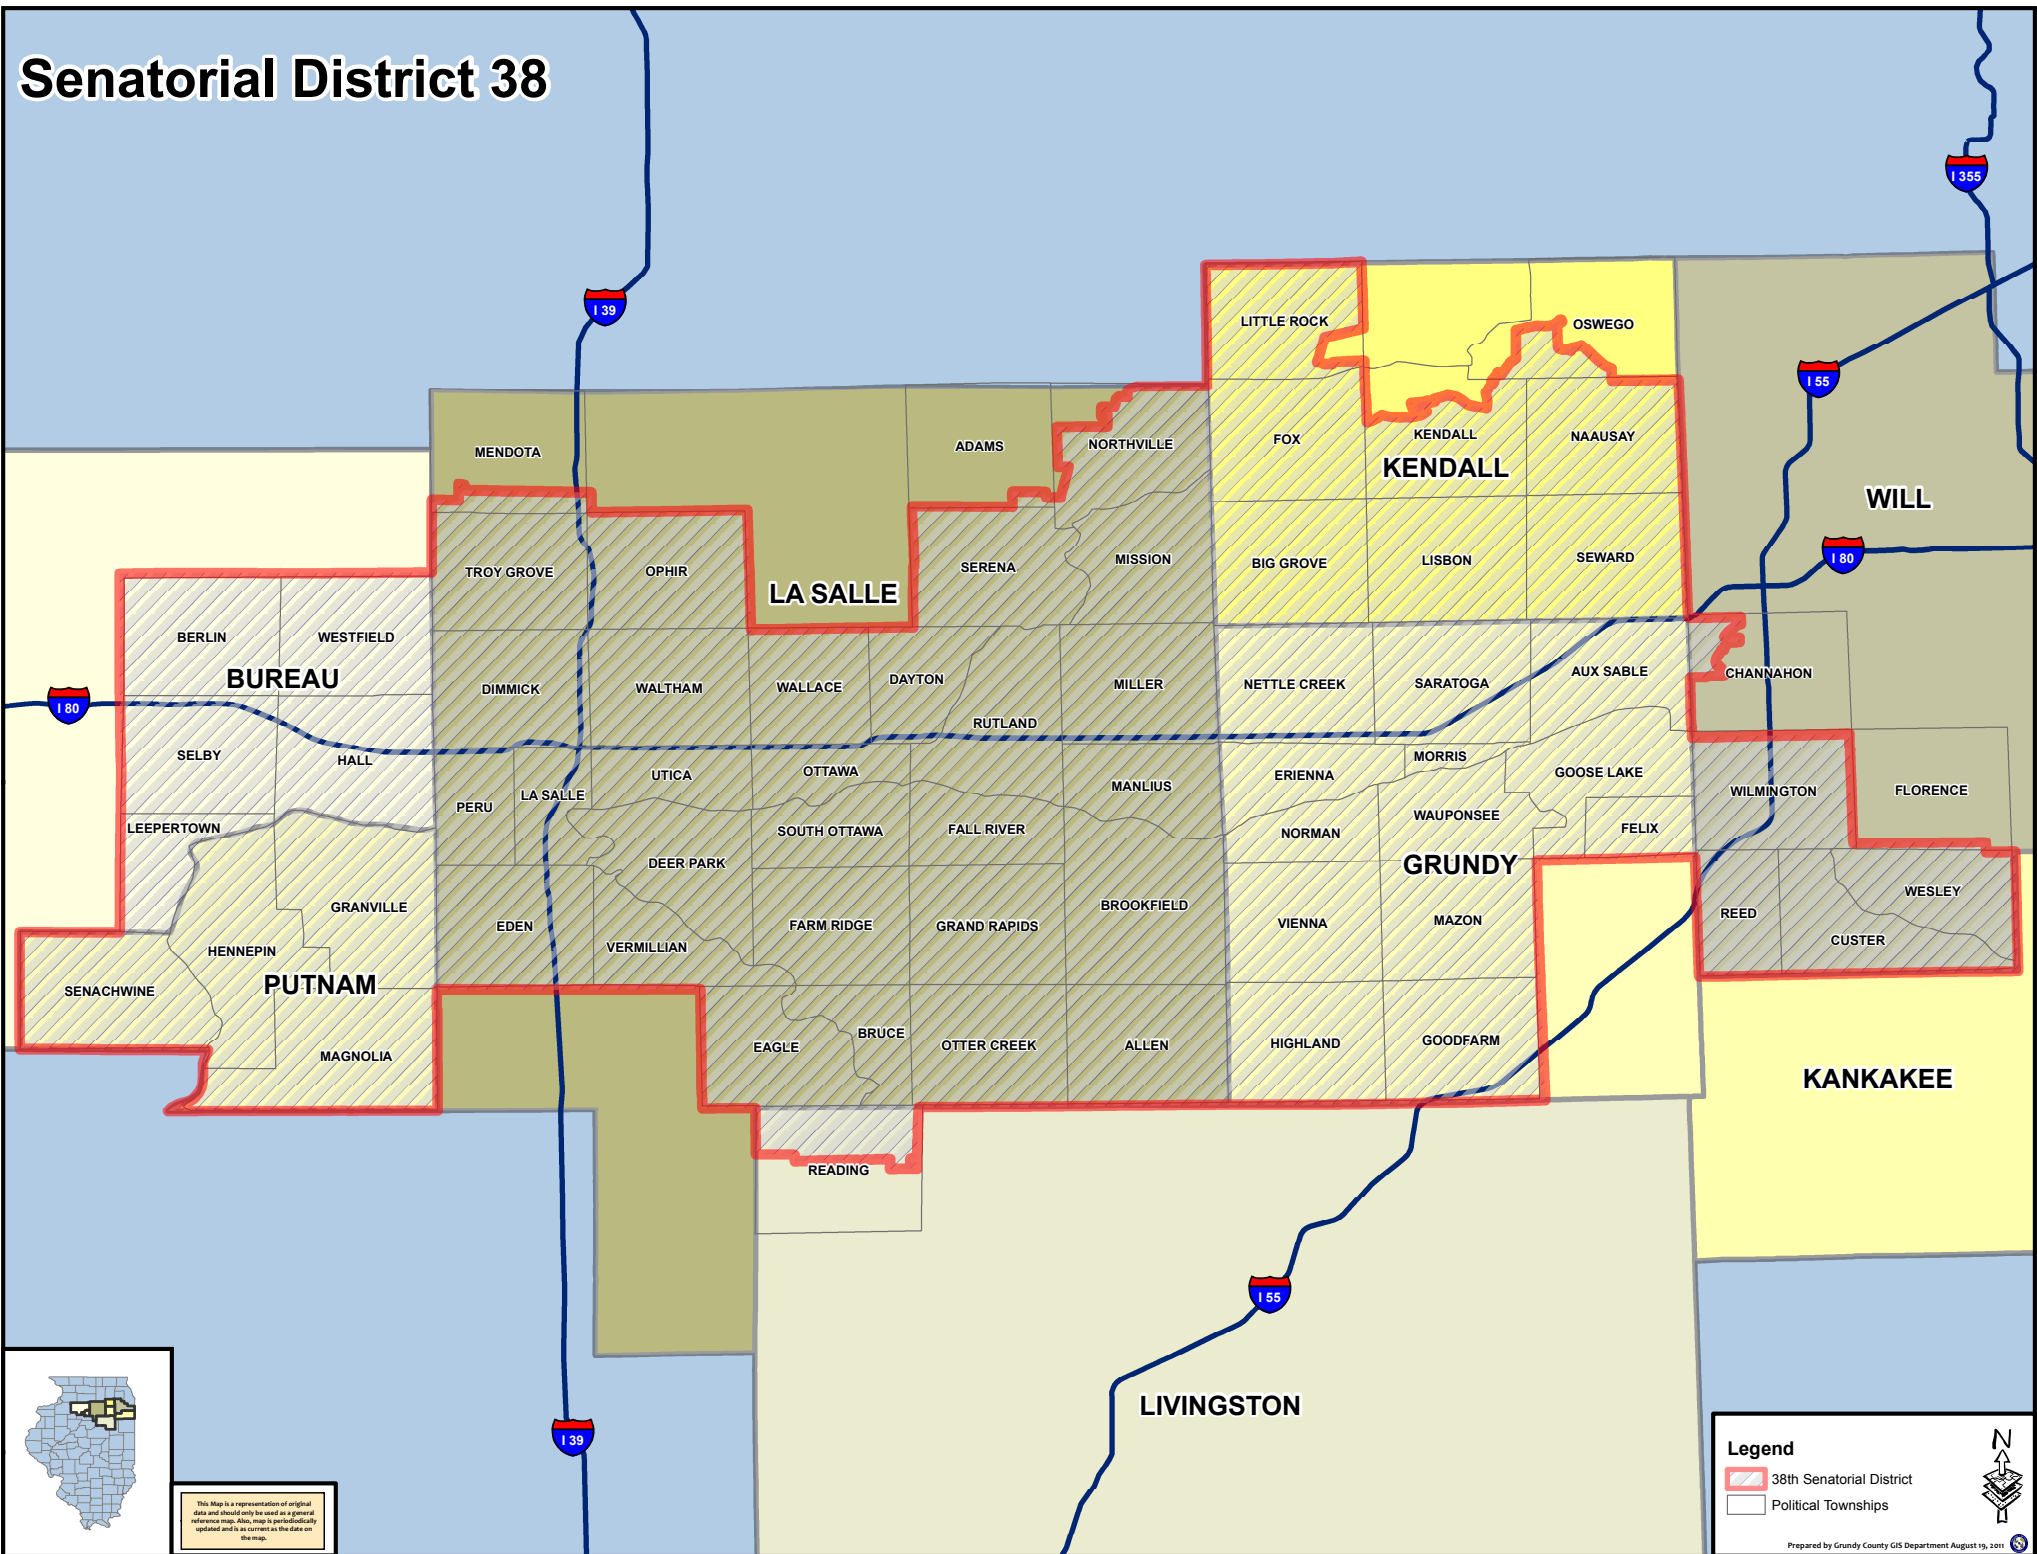

Senatorial District 38

Legend

- 38th Senatorial District
- Political Townships

Prepared by Grundy County GIS Department August 19, 2011