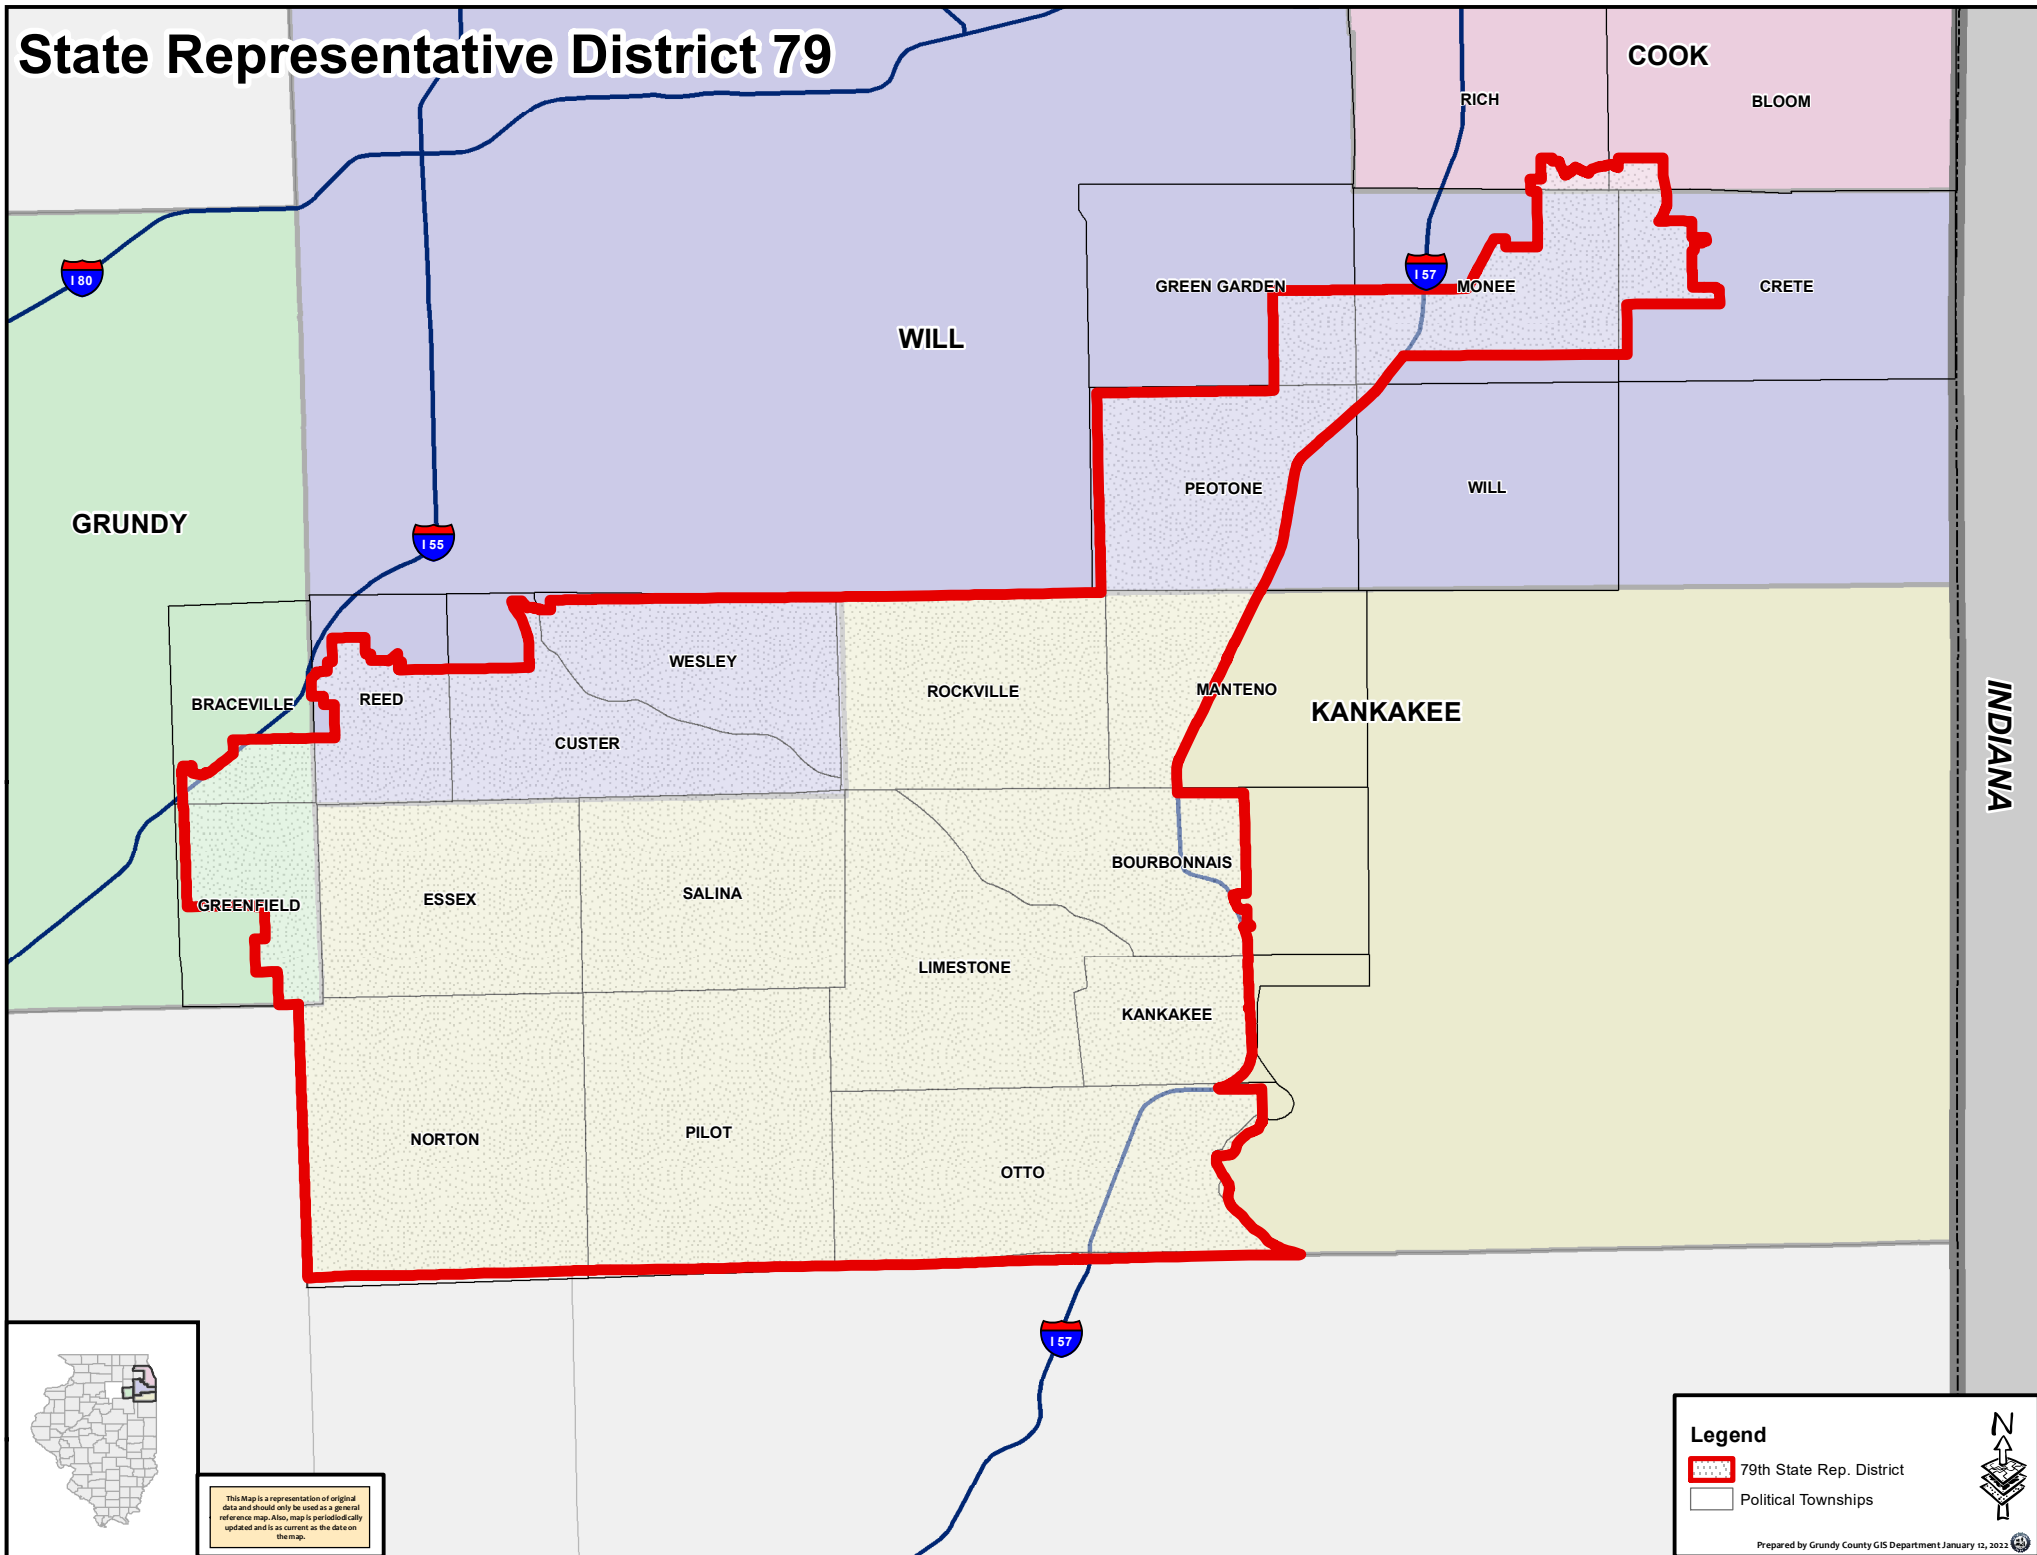

State Representative District 79

INDIANA

Legend

- 79th State Rep. District
- Political Townships

Prepared by Grundy County GIS Department January 12, 2022