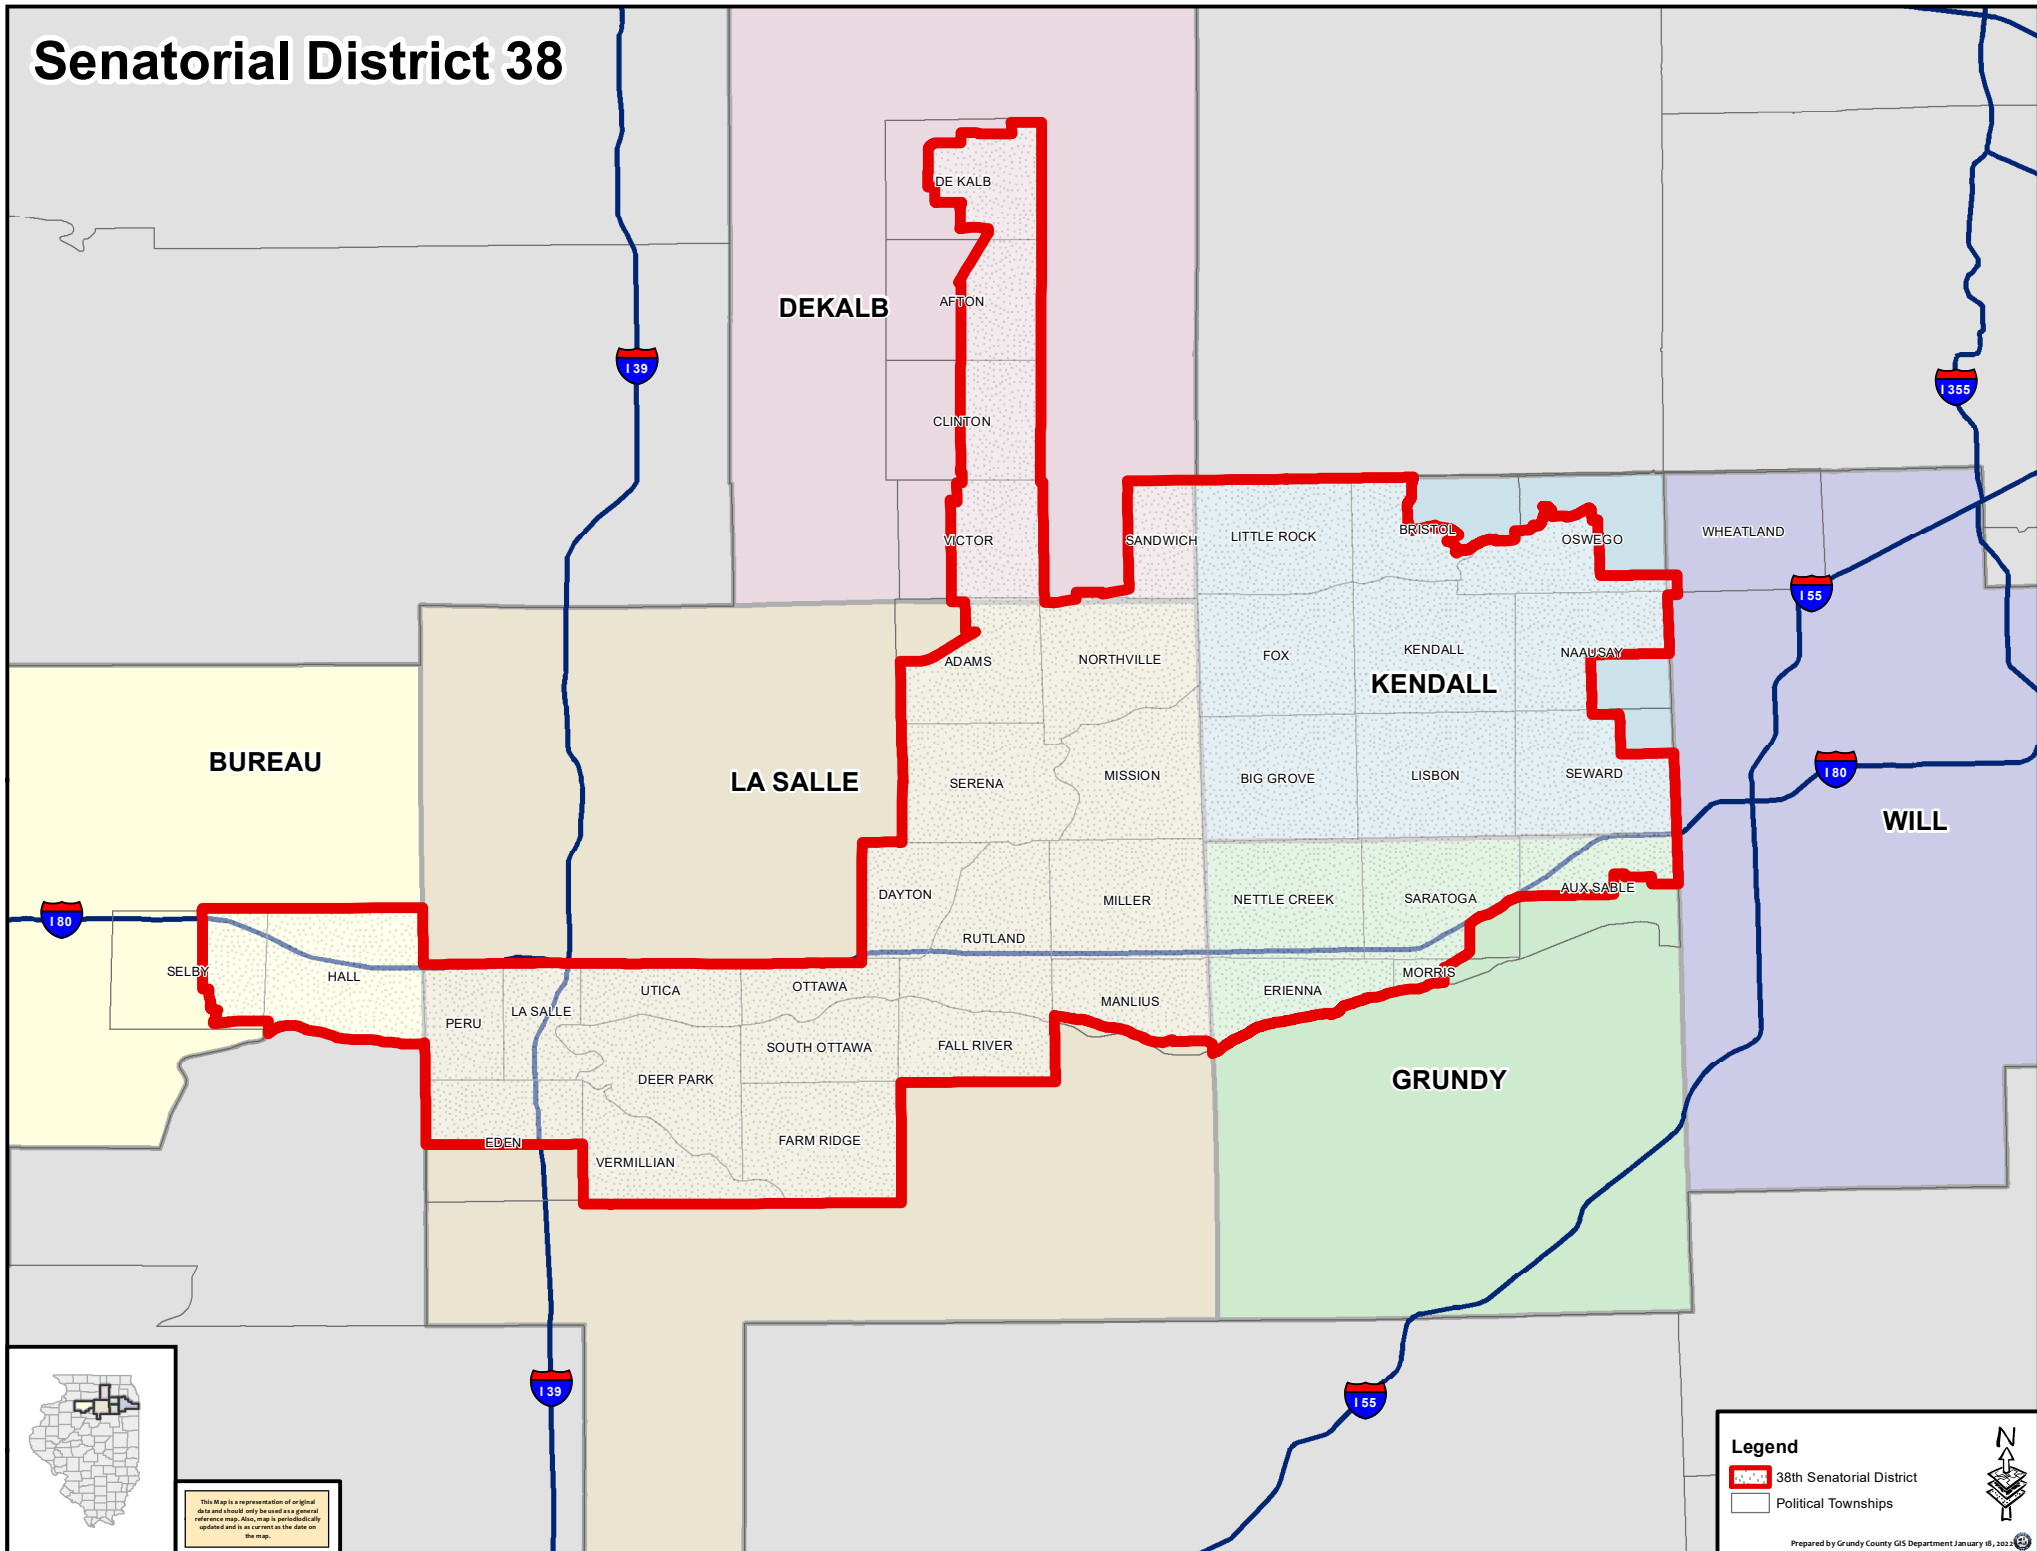

Senatorial District 38

Legend

- 38th Senatorial District
- Political Townships

Prepared by Grundy County GIS Department / January 08, 2022