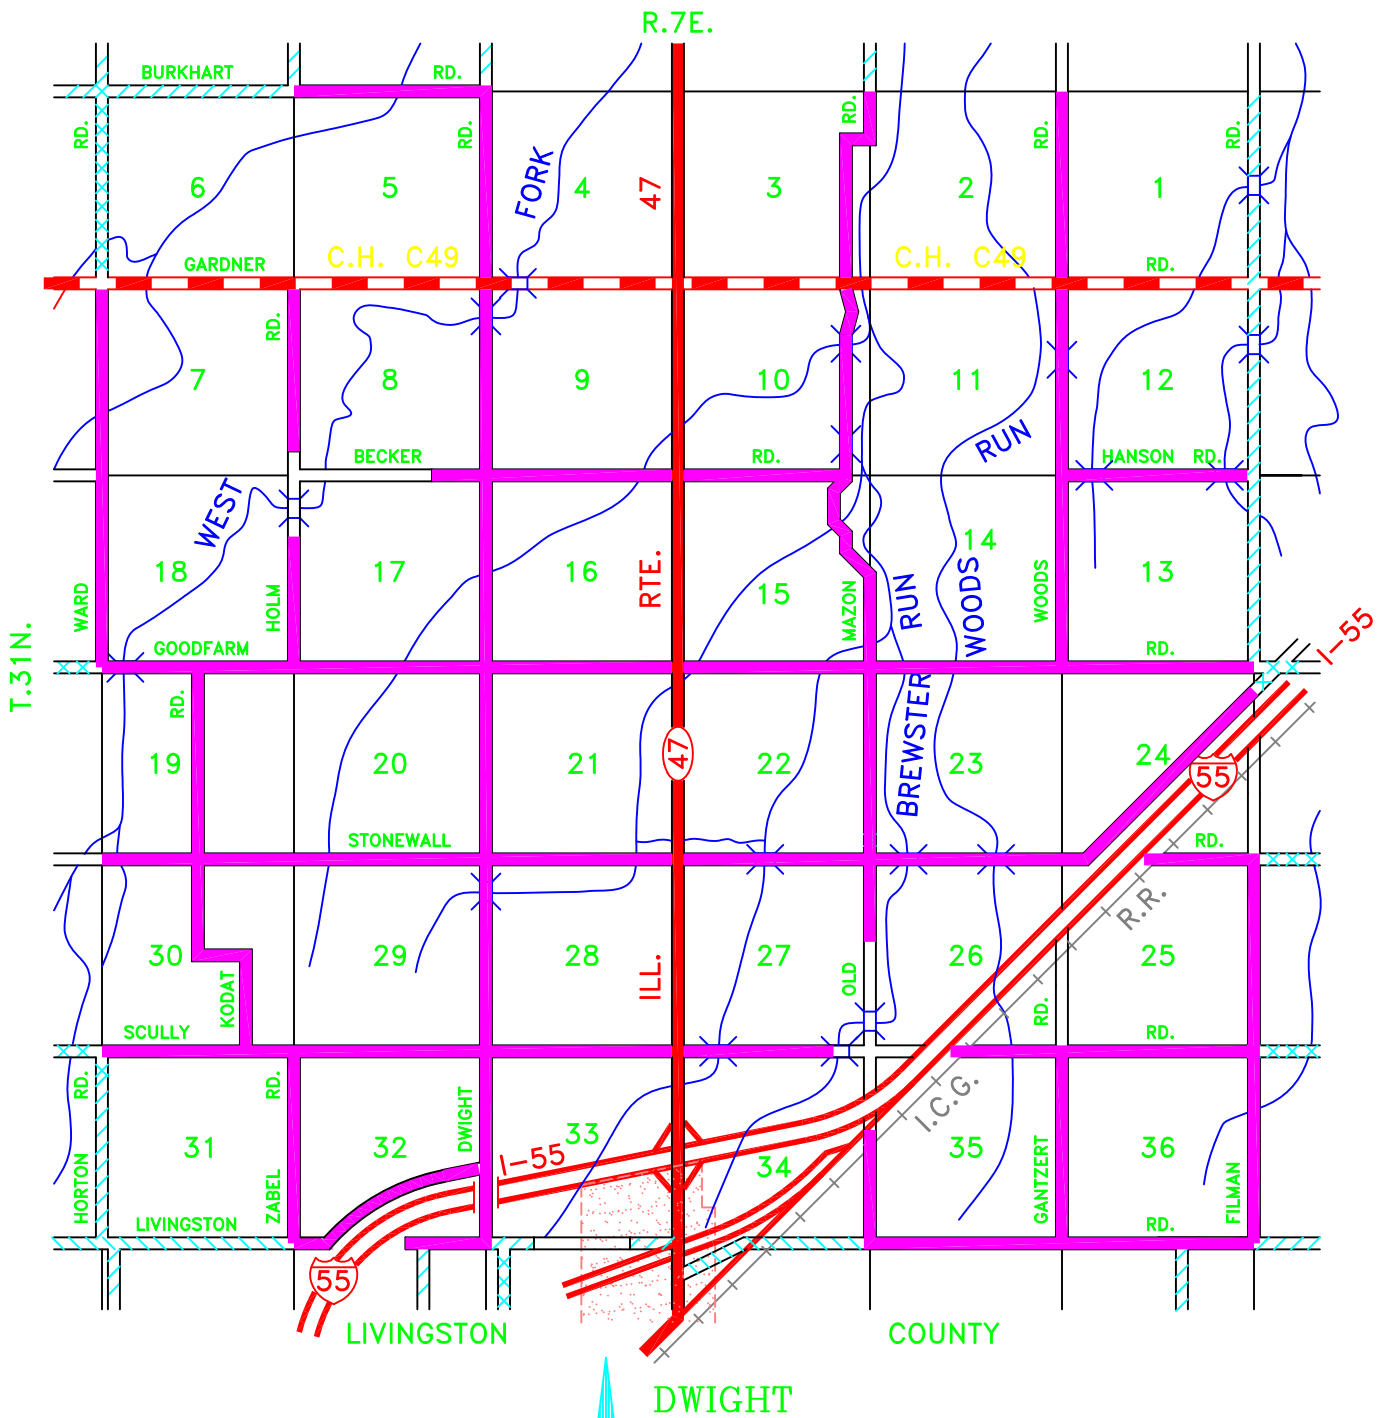

LEGEND

- TANDEM AXLE (NO RESTRICTION)
- SINGLE AXLE (SMALL TRUCK)
- 15 TON MAX
- NO GARBAGE TRUCKS
- OTHER NON-TOWNSHIP ROAD
- FEDERAL, STATE, COUNTY ROAD
- TOWNSHIP GARBAGE DROP SITE (TOWNSHIP RESIDENTS ONLY)

North

Scale: 1" = 1 MILE

REVISED 1-15-2013

2024 SPRING
GARBAGE TRUCK
RESTRICTIONS
JIM ROEDER
(815) 252-0454

STATE OF ILLINOIS
GRUNDY COUNTY
GOODFARM
TOWNSHIP