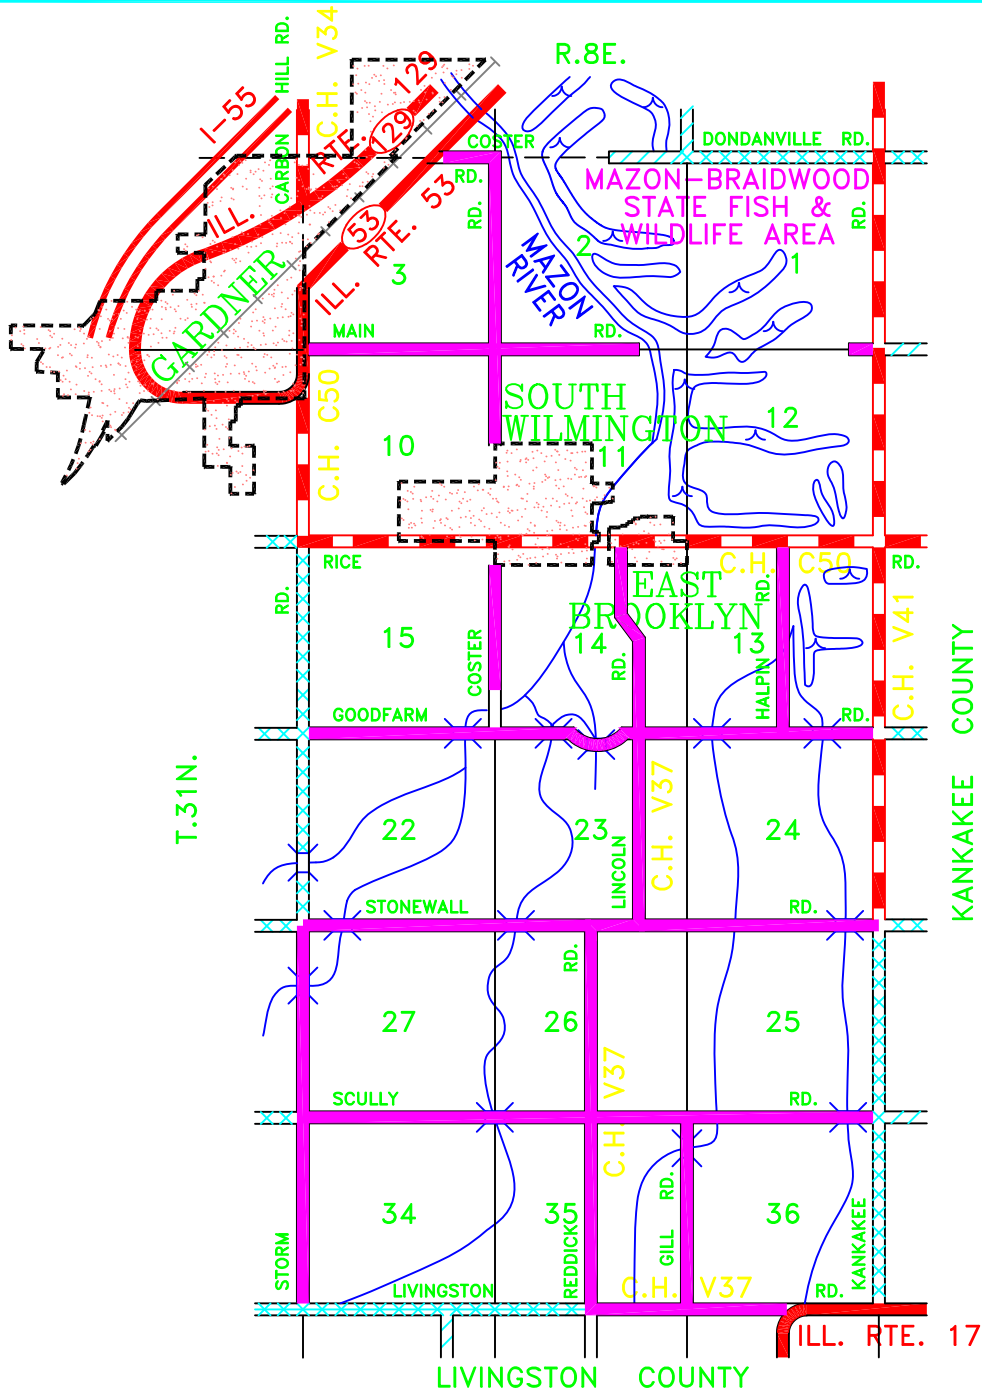

LEGEND

- TANDEM AXLE (NO RESTRICTION)
- SINGLE AXLE (SMALL TRUCK)
- 15 TON MAX
- NO GARBAGE TRUCKS
- OTHER NON-TOWNSHIP ROAD
- FEDERAL, STATE, COUNTY ROAD
- TOWNSHIP GARBAGE DROP SITE (TOWNSHIP RESIDENTS ONLY)

North
Scale: 1" = 1 MILE

REVISED 1-7-2010

2024 SPRING
GARBAGE TRUCK
RESTRICTIONS
Jeff Strohm
(815) 954-5546

STATE OF ILLINOIS
GRUNDY COUNTY
GREENFIELD
TOWNSHIP