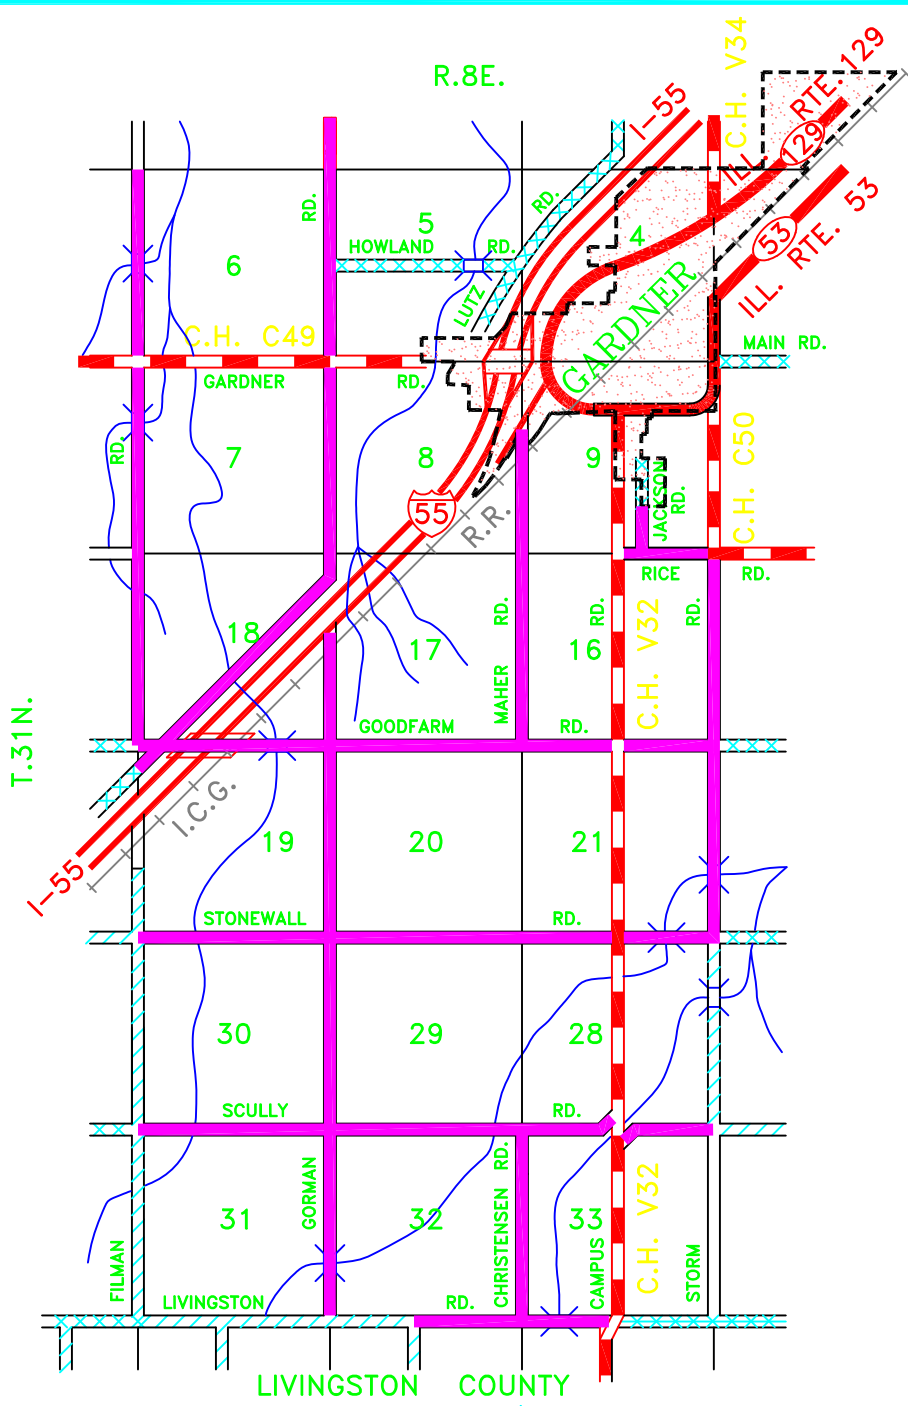

**LEGEND**

-  TANDEM AXLE (NO RESTRICTION)
-  SINGLE AXLE (SMALL TRUCK)
-  15 TON MAX
-  NO GARBAGE TRUCKS
-  OTHER NON-TOWNSHIP ROAD
-  FEDERAL, STATE, COUNTY ROAD
-  TOWNSHIP GARBAGE DROP SITE (TOWNSHIP RESIDENTS ONLY)