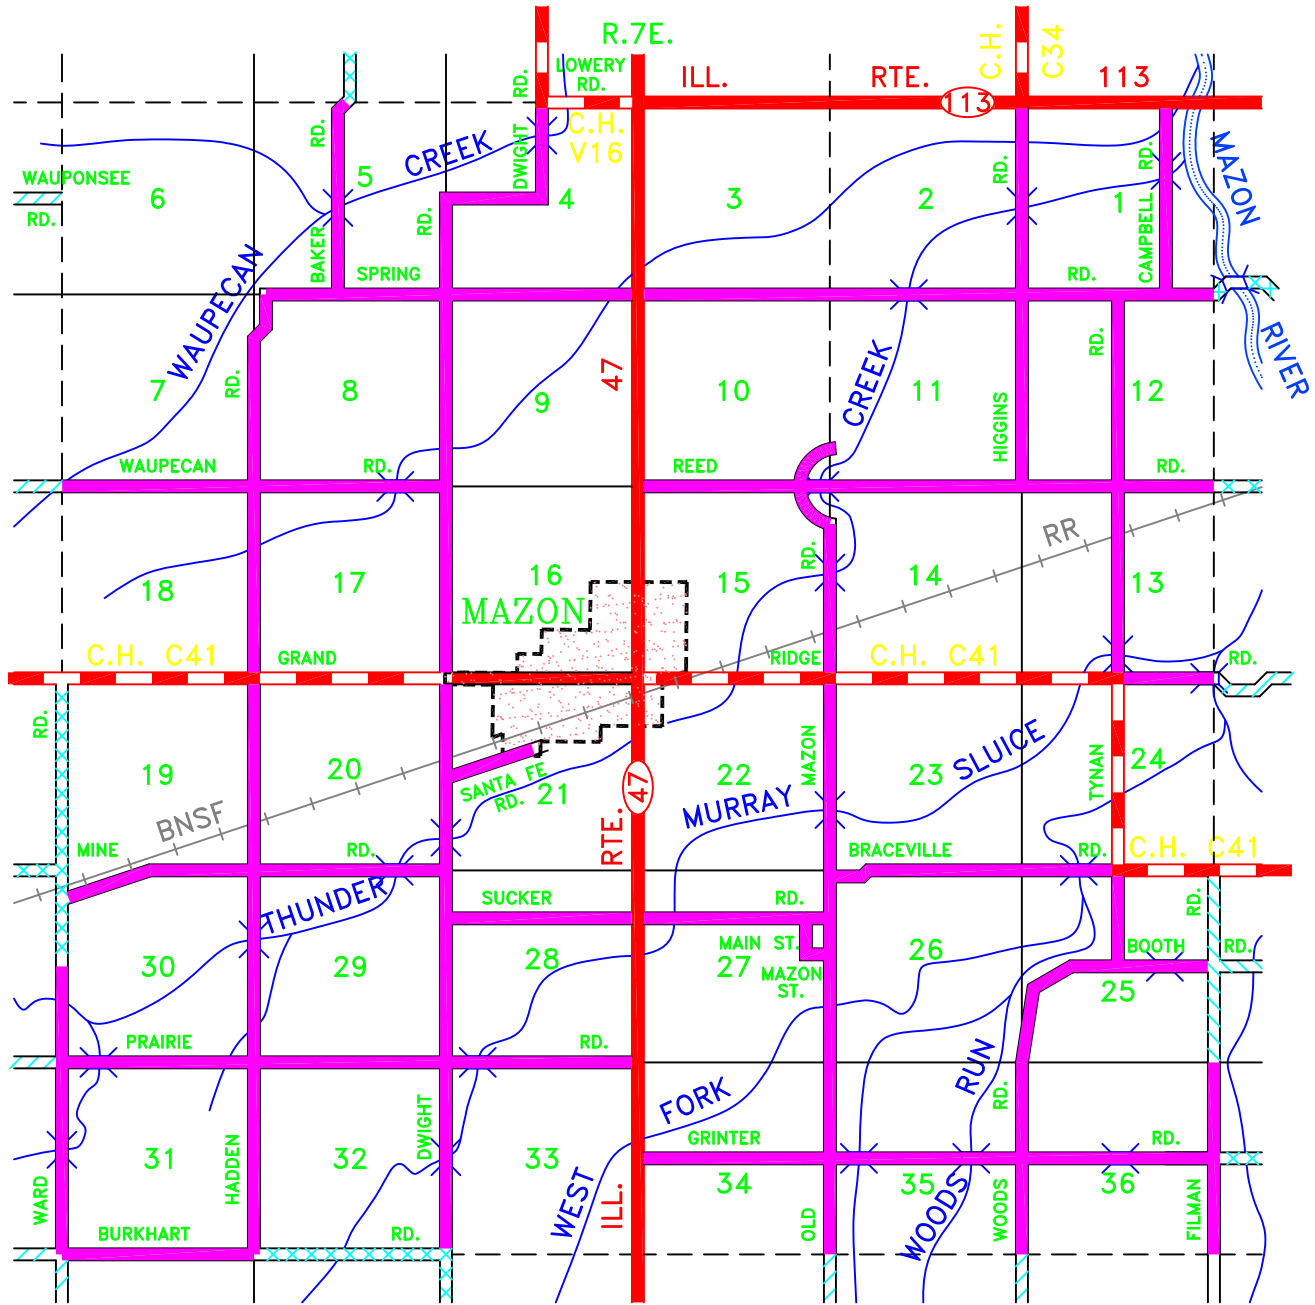

LEGEND

- TANDEM AXLE (NO RESTRICTION)
- SINGLE AXLE (SMALL TRUCK)
- 15 TON MAX
- NO GARBAGE TRUCKS
- OTHER NON-TOWNSHIP ROAD
- FEDERAL, STATE, COUNTY ROAD
- TOWNSHIP GARBAGE DROP SITE (TOWNSHIP RESIDENTS ONLY)

North
Scale: 1" = 1 MILE

REVISED 1-15-13

2024 SPRING
GARBAGE TRUCK
RESTRICTIONS
ED WALKER
(815) 252-2513

STATE OF ILLINOIS
GRUNDY COUNTY
MAZON
TOWNSHIP