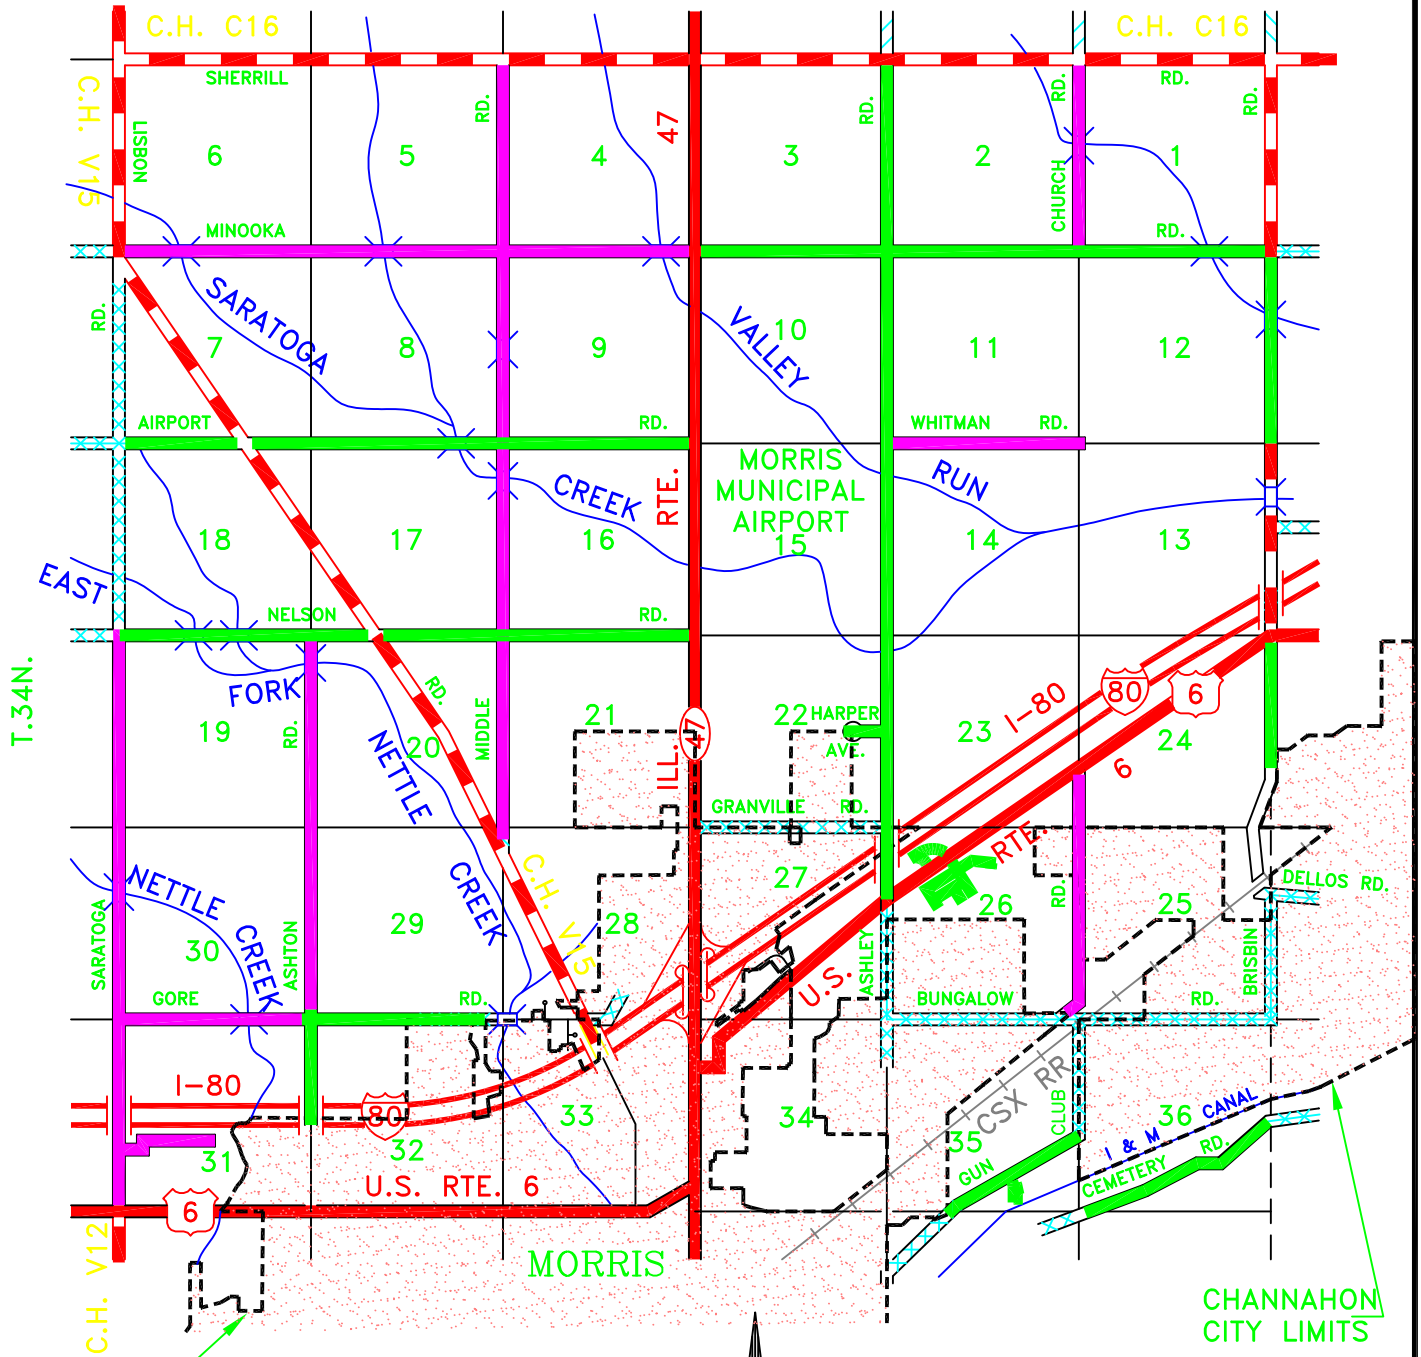

R.7E.
KENDALL COUNTY

MORRIS CITY LIMITS

CHANNAHON CITY LIMITS

LEGEND

- TANDEM AXLE (NO RESTRICTION)
- SINGLE AXLE (SMALL TRUCK)
- 15 TON MAX
- NO GARBAGE TRUCKS
- OTHER NON-TOWNSHIP ROAD
- FEDERAL, STATE, COUNTY ROAD
- TOWNSHIP GARBAGE DROP SITE (TOWNSHIP RESIDENTS ONLY)

North
Scale: 1" = 1 MILE

REVISED 1-15-2013

2024 SPRING
GARBAGE TRUCK
RESTRICTIONS
Ed Smith
(779) 875-9044

STATE OF ILLINOIS
GRUNDY COUNTY
SARATOGA
TOWNSHIP