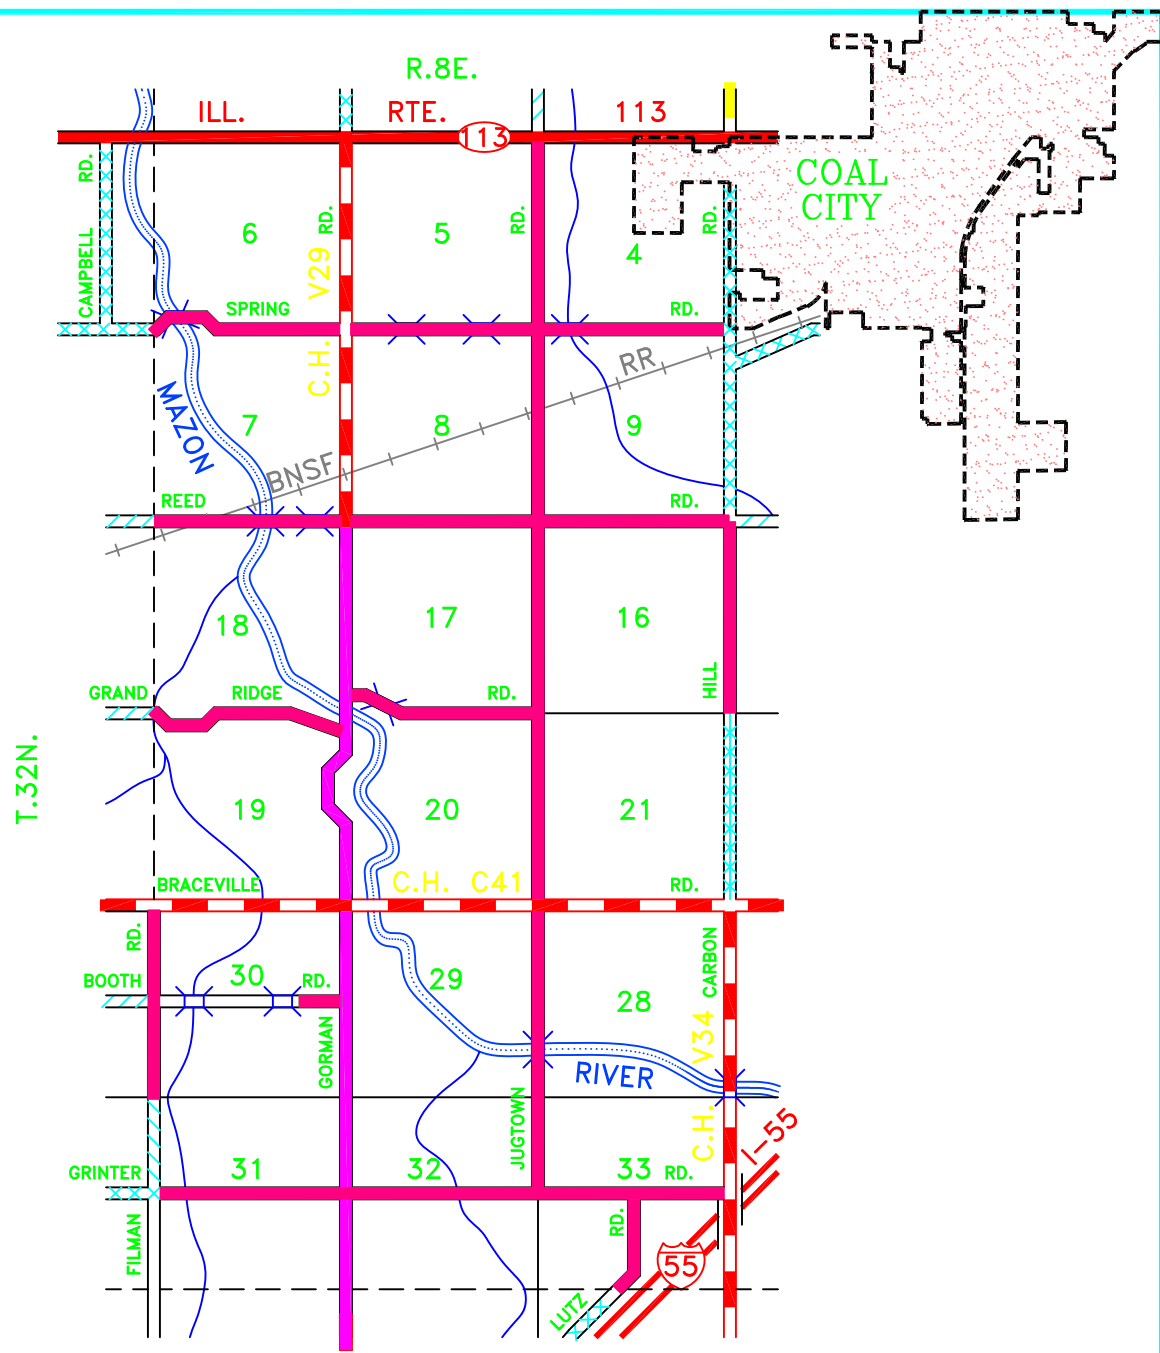

1. **LEGEND**
2. TANDEM AXLE (NO RESTRICTION)
   - SINGLE AXLE (SMALL TRUCK)
   - 15 TON MAX
   - NO GARBAGE TRUCKS
   - OTHER NON-TOWNSHIP ROAD
   - FEDERAL, STATE, COUNTY ROAD
   - TOWNSHIP GARBAGE DROP SITE (TOWNSHIP RESIDENTS ONLY)

North
Scale: 1" = 1 MILE

REVISED 1-15-2013

2024 SPRING
GARBAGE TRUCK
RESTRICTIONS
Bill Stahler
(815) 325-9450

STATE OF ILLINOIS
GRUNDY COUNTY
MAINE
TOWNSHIP