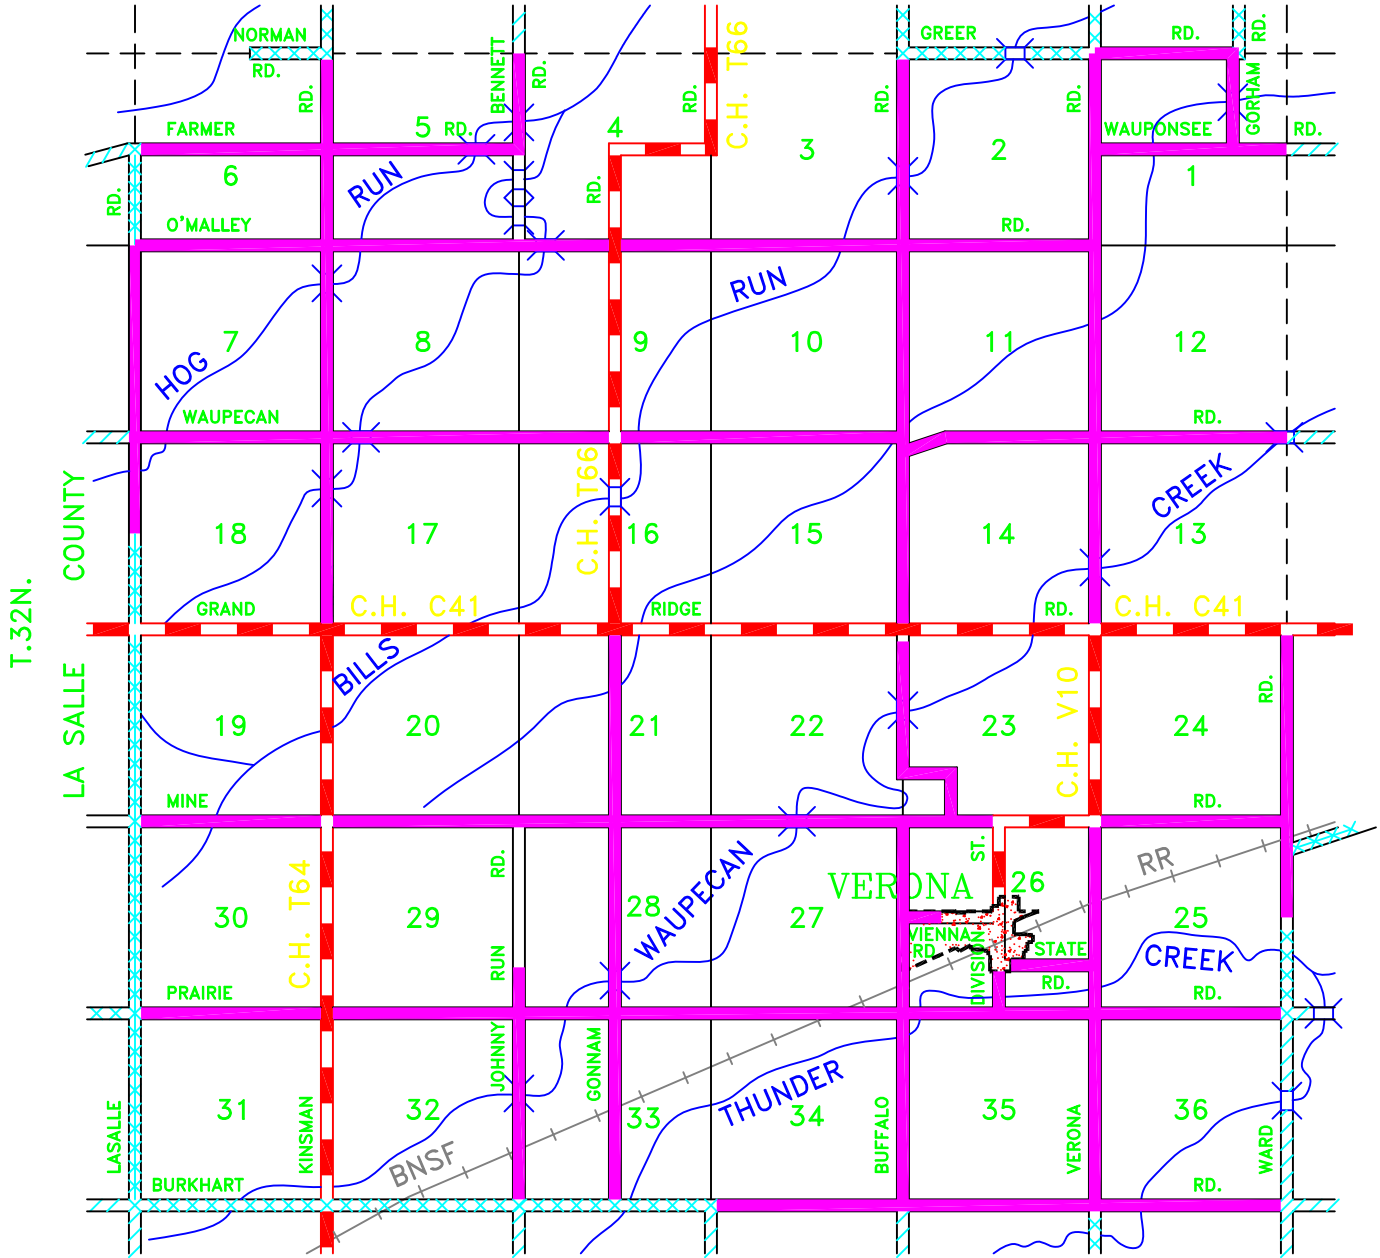

R.6E.

LEGEND

- TANDEM AXLE (NO RESTRICTION)
- SINGLE AXLE (SMALL TRUCK)
- 15 TON MAX
- NO GARBAGE TRUCKS
- OTHER NON-TOWNSHIP ROAD
- FEDERAL, STATE, COUNTY ROAD
- TOWNSHIP GARBAGE DROP SITE (TOWNSHIP RESIDENTS ONLY)

North

Scale: 1" = 1 MILE

REVISED 1-13-2011

2024 SPRING
GARBAGE TRUCK
RESTRICTIONS
Mark Sandeno
(815) 685-4707

STATE OF ILLINOIS
GRUNDY COUNTY
VIENNA
TOWNSHIP