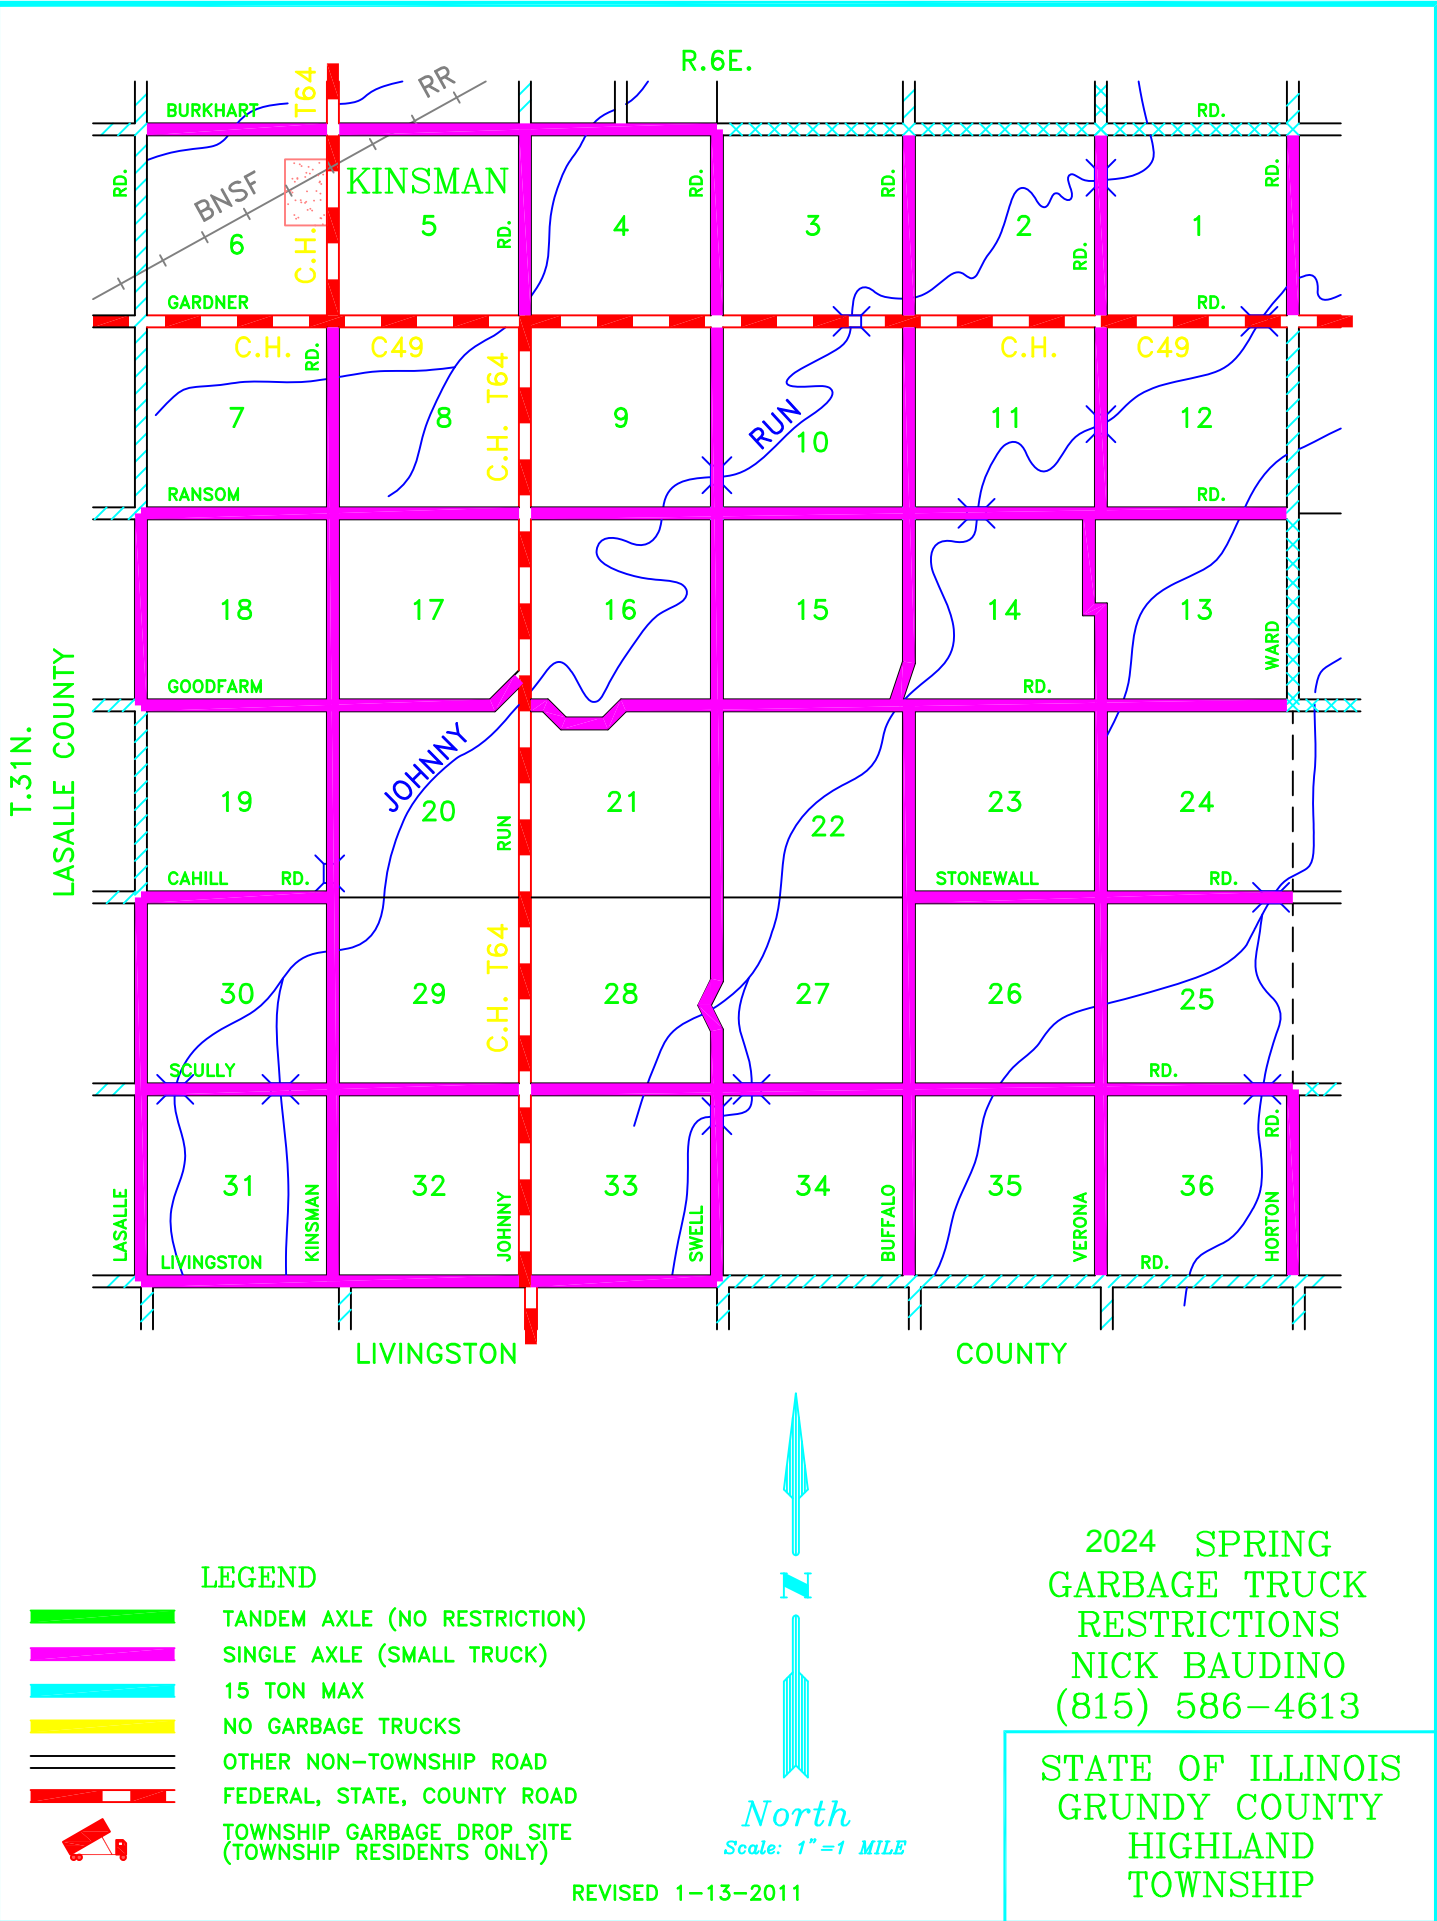

LEGEND

- TANDEM AXLE (NO RESTRICTION)
- SINGLE AXLE (SMALL TRUCK)
- 15 TON MAX
- NO GARBAGE TRUCKS
- OTHER NON-TOWNSHIP ROAD
- FEDERAL, STATE, COUNTY ROAD
- TOWNSHIP GARBAGE DROP SITE (TOWNSHIP RESIDENTS ONLY)

North
Scale: 1"=1 MILE

2024 SPRING
GARBAGE TRUCK
RESTRICTIONS
NICK BAUDINO
(815) 586-4613

STATE OF ILLINOIS
GRUNDY COUNTY
HIGHLAND
TOWNSHIP