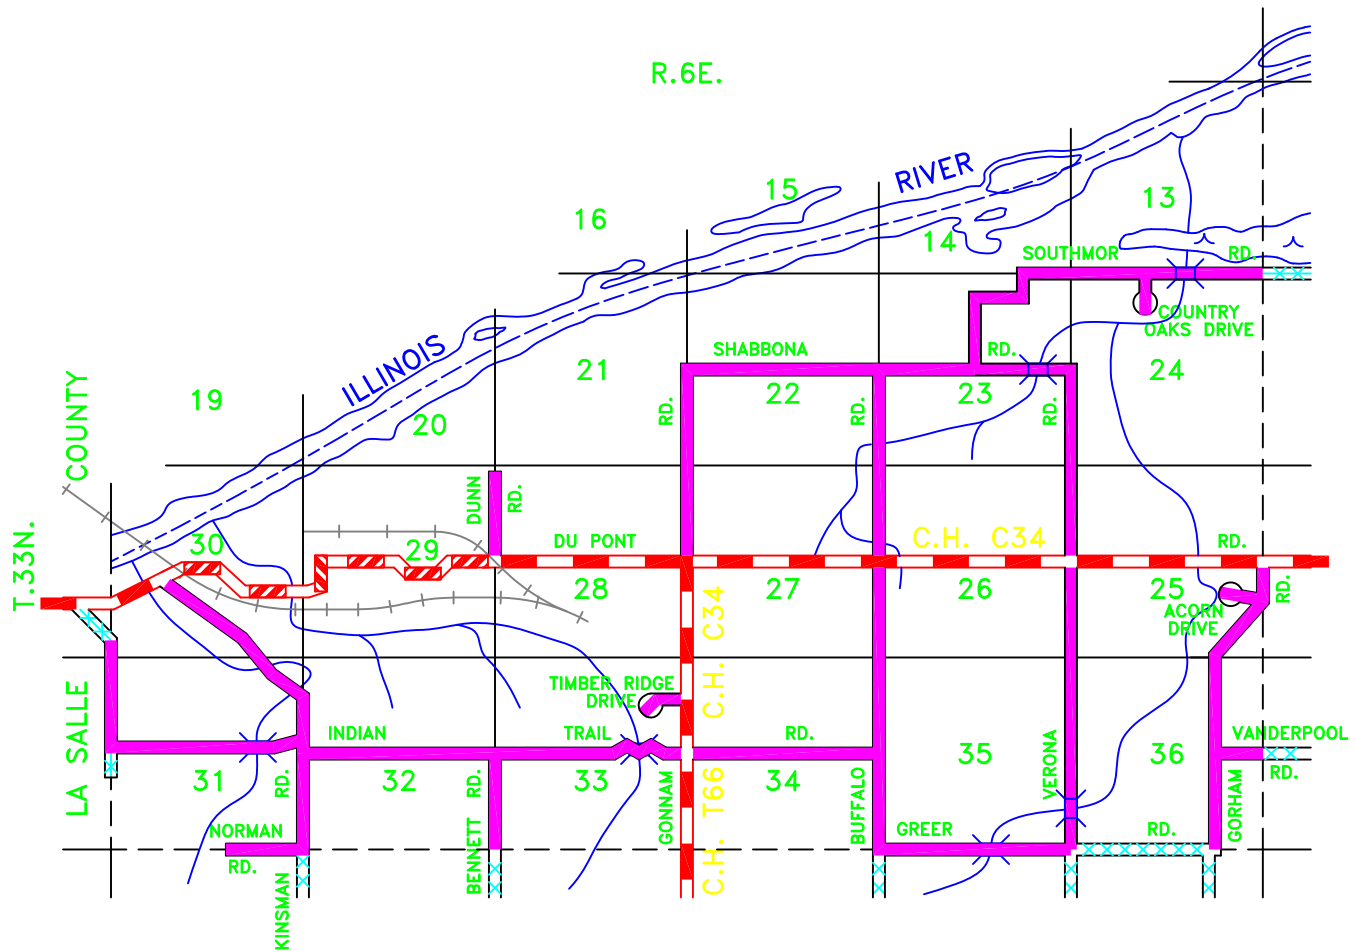

LEGEND

- TANDEM AXLE (NO RESTRICTION)
- SINGLE AXLE (SMALL TRUCK)
- 15 TON MAX
- NO GARBAGE TRUCKS
- OTHER NON-TOWNSHIP ROAD
- FEDERAL, STATE, COUNTY ROAD
- TOWNSHIP GARBAGE DROP SITE (TOWNSHIP RESIDENTS ONLY)

North
Scale: 1"=1 MILE

REVISED 1-6-2012

2024 SPRING
GARBAGE TRUCK
RESTRICTIONS
BRAD BAKER
(815) 416-1321

STATE OF ILLINOIS
GRUNDY COUNTY
NORMAN
TOWNSHIP